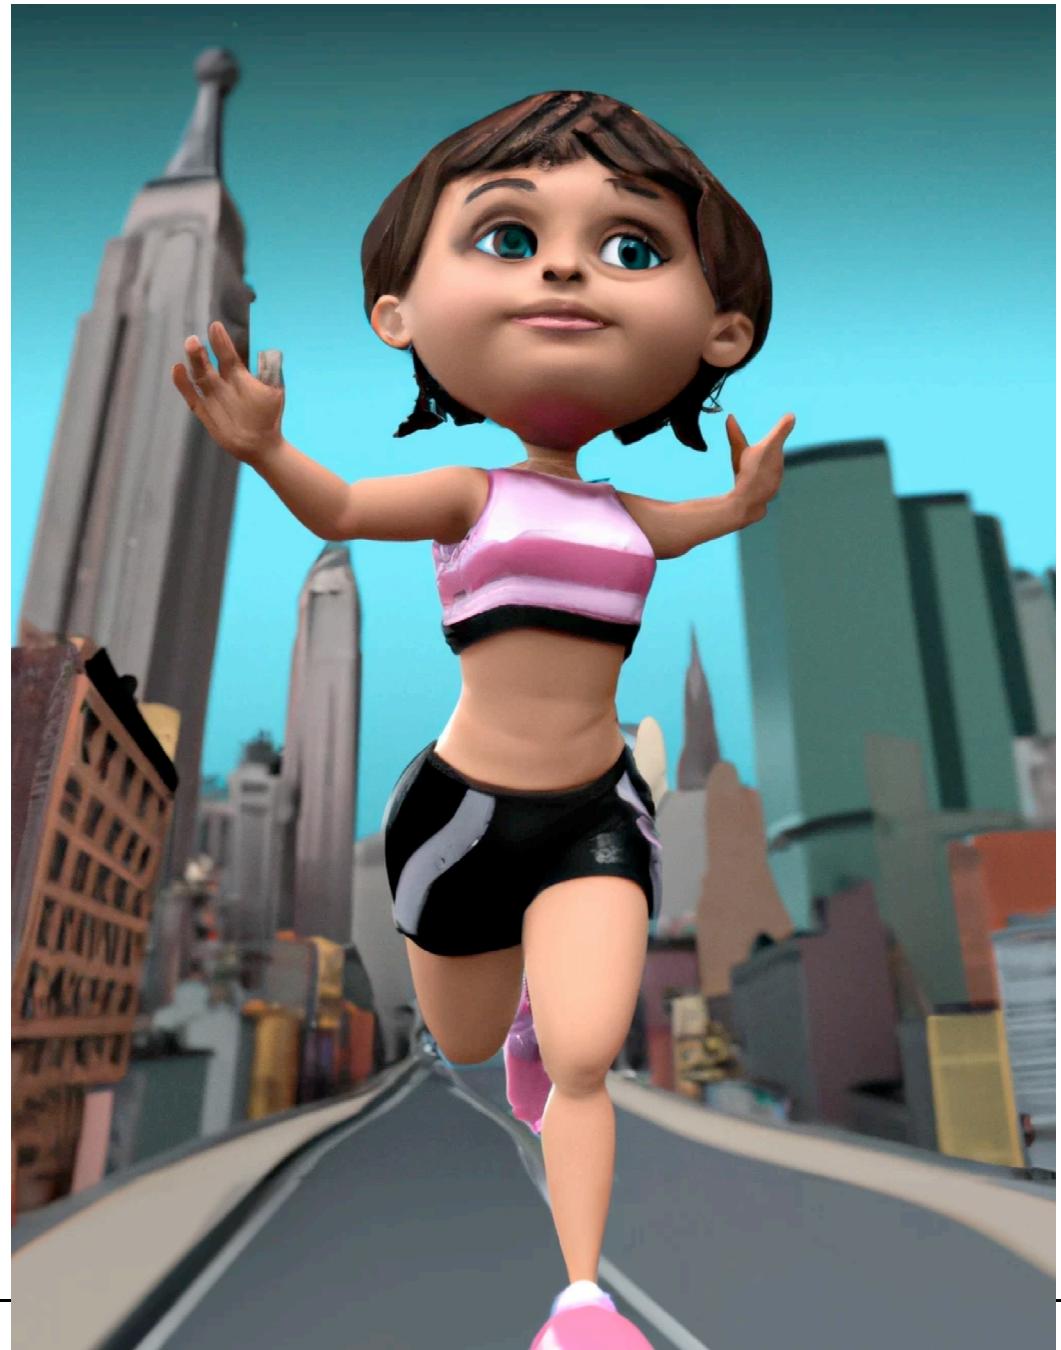

Inscription: "There once was a woman who ran, Her pace was quite speedy and grand, But a blister formed, On her toe it swarmed, Now she limps around on one hand."

www.greetlee.com

6000053499

PRODUCT MADE OF RECYCLED PAPER:
minimum 20% post-consumer fiber

U.S.A. 8.29
Canada 9.29

© GREETLEE LICENSING, INC.
GREETLEE CARDS, INC.
PHOENIX, AZ 85002
JACKSON, NJ 08527
MADE IN U.S.A.

There once was a woman who ran,
Her pace was quite speedy and grand,
But a blister formed,
On her toe it swarmed,
Now she limps around on one hand.

Good Luck!

Love, Mom and Dad!